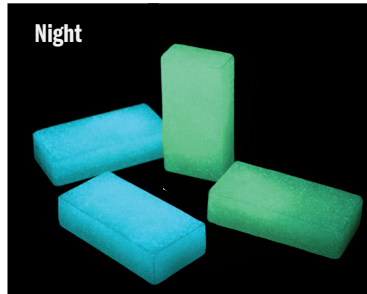

VELUNA - GLASS THAT GLOWS

You've never seen anything quite like this before: Veluna is luminescent glass that radiates a gentle glow once a room is dark. With just 20 minutes of exposure to fluorescent or natural light, Veluna will glow for more than an hour. The longer the exposure, the longer light will emanate from Veluna.

Available in photo luminescent panels, bricks or pebbles, Veluna works repeatedly, each time it is renewed by its light source. Whether you're using it as a design element or as an emergency precaution to light high traffic areas in the event of a power outage, Veluna provides a unique solution to your architectural needs.

FEATURES

- Luminescent glass that radiates a gentle glow once a room is dark
- Works repeatedly, each time it is renewed by a light source (after 20 minute exposure to fluorescent light)
- Available in photo luminescent panels, bricks or pebbles
- Use as a design element or as an emergency precaution to light high traffic areas in the event of a power outage

APPLICATIONS

- Night Clubs
- Exit Corridors
- Outdoor Walkways
- Stairwells
- Decorative Accents

AVAILABLE IN TWO COLORS