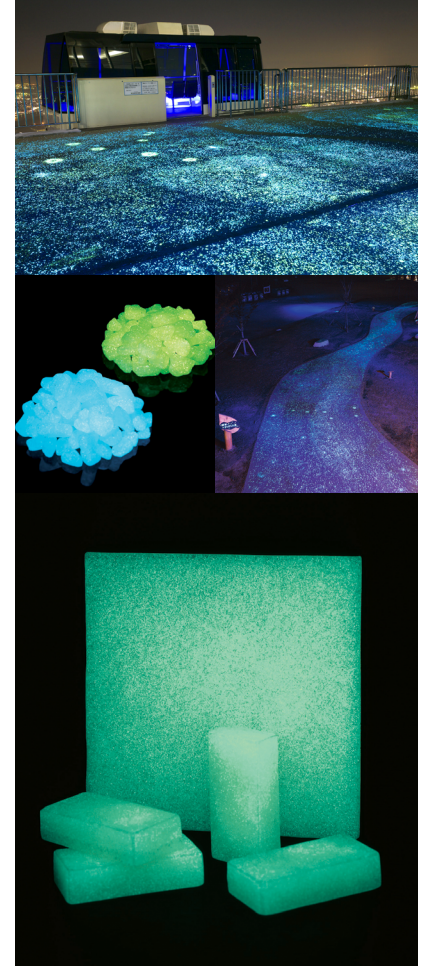

BIM 3D Model