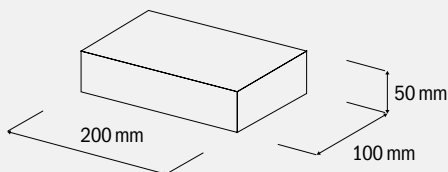

#### BRICK

**Size:**  
50 mm (thick) x 100 mm (wide, surface side) x 200 mm (length) [2" x 4" x 7.87"]

**Weight:**  
5 lb